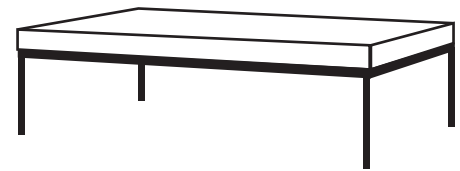

The range includes:

• *Rousseau* - Two drawer, cube bedside table on black steel legs.
w-42cm d-40cm h-68cm
£295

• *Jules* - Three drawer version on chrome ball feet.
w-42cm d-40cm h-58cm
£350

• *Clement* - Four drawer chest on grey square steel legs.
w-90cm d-48cm h-120cm
£695

• *Tamara* - Console table (with or without drawers) can be custom made-to-measure.
w-140cm d-30cm h-100cm. Leg width-11cm
£595

• *Leleu* - Square, low coffee table on curved grey steel frame.
w-90cm d-90cm h-30cm
£295

• *Cassandre* - Three drawer chest on grey square steel legs.
w-90cm d-48cm h-80cm
£595

• *Boucheron* - Console table without drawers and narrower leg width.
w-120cm d-36cm h-90cm. Leg width-7cm
£495

• *Chaumet* - Oblong coffee table on grey square steel legs.
w-97cm d-60cm h-27cm
£250

• *Emile* - Square side table with mirrored square legs.
w-55cm d-55cm h-45cm **£175**

All drawers come with a choice of cubed chrome or round, clear glass handles. All prices are exclusive of delivery