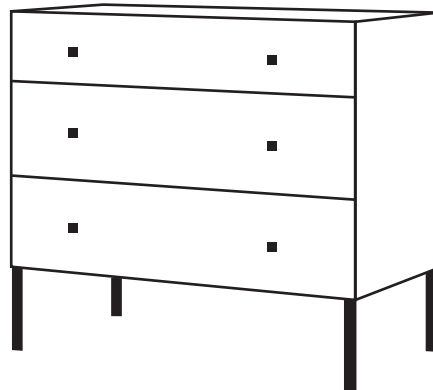

The range includes:

• *Rousseau* - Two drawer, cube bedside table on black steel legs.
w-42cm d-40cm h-68cm
£295

• *Jules* - Three drawer version on chrome ball feet.
w-42cm d-40cm h-58cm
£350

• *Clement* - Four drawer chest on grey square steel legs.
w-90cm d-48cm h-120cm
£695

• *Tamara* - Console table (with or without drawers) can be custom made-to-measure.
w-140cm d-30cm h-100cm. Leg width-11cm
£595

• *Leleu* - Square, low coffee table on curved grey steel frame.
w-90cm d-90cm h-30cm
£295

• *Cassandre* - Three drawer chest on grey square steel legs.
w-90cm d-48cm h-80cm
£595

• *Boucheron* - Console table without drawers and narrower leg width.
w-120cm d-36cm h-90cm. Leg width-7cm
£495

• *Chaumet* - Oblong coffee table on grey square steel legs.
w-97cm d-60cm h-27cm
£250

• *Emile* - Square side table with mirrored square legs.
w-55cm d-55cm h-45cm **£175**

All drawers come with a choice of cubed chrome or round, clear glass handles. All prices are exclusive of delivery