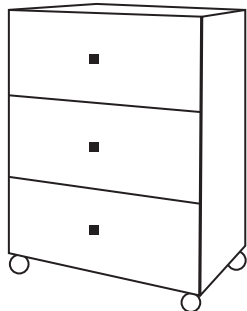

Mirrored Furniture

Bayfield Finch

26 Watchfield Court
London W4 4NB
0774 252 4884
www.bayfieldfinch.co.uk
info@bayfieldfinch.co.uk

The latest range of mirrored furniture from Bayfield Finch combines classic, chic Art Deco lines with contemporary 21st Century style.

The range includes:

• *Rousseau* - Two drawer, cube bedside table on black steel legs.
w-42cm d-40cm h-68cm
£295

• *Jules* - Three drawer version on chrome ball feet.
w-42cm d-40cm h-58cm
£350

• *Clement* - Four drawer chest on grey square steel legs.
w-90cm d-48cm h-120cm
£695

• *Cassandre* - Three drawer chest on grey square steel legs.
w-90cm d-48cm h-80cm
£595

• *Boucheron* - Console table without drawers and narrower leg width.
w-120cm d-36cm h-90cm. Leg width-7cm
£495

• *Chaumet* - Oblong coffee table on grey square steel legs.
w-97cm d-60cm h-27cm
£250

• *Emile* - Square side table with mirrored square legs.
w-55cm d-55cm h-45cm **£175**

All drawers come with a choice of cubed chrome or round, clear glass handles. All prices are exclusive of delivery