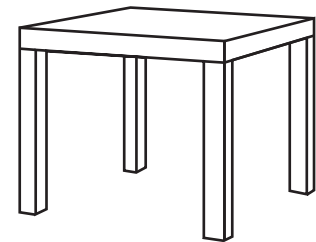

The range includes:

• *Rousseau* - Two drawer, cube bedside table on black steel legs.
w-42cm d-40cm h-68cm
£295

• *Jules* - Three drawer version on chrome ball feet.
w-42cm d-40cm h-58cm
£350

• *Clement* - Four drawer chest on grey square steel legs.
w-90cm d-48cm h-120cm
£695

• *Tamara* - Console table (with or without drawers) can be custom made-to-measure.
w-140cm d-30cm h-100cm. Leg width-11cm
£595

• *Leleu* - Square, low coffee table on curved grey steel frame.
w-90cm d-90cm h-30cm
£295

• *Cassandre* - Three drawer chest on grey square steel legs.
w-90cm d-48cm h-80cm
£595

• *Boucheron* - Console table without drawers and narrower leg width.
w-120cm d-36cm h-90cm. Leg width-7cm
£495

• *Chaumet* - Oblong coffee table on grey square steel legs.
w-97cm d-60cm h-27cm
£250

• *Emile* - Square side table with mirrored square legs.
w-55cm d-55cm h-45cm **£175**

All drawers come with a choice of cubed chrome or round, clear glass handles. All prices are exclusive of delivery