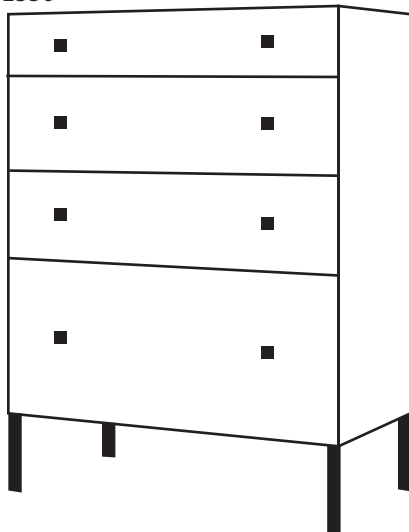

Mirrored Furniture

Bayfield Finch

26 Watchfield Court
London W4 4NB
0774 252 4884
www.bayfieldfinch.co.uk
info@bayfieldfinch.co.uk

The latest range of mirrored furniture from Bayfield Finch combines classic, chic Art Deco lines with contemporary 21st Century style.

The range includes:

• *Rousseau* - Two drawer, cube bedside table on black steel legs.
w-42cm d-40cm h-68cm
£295

• *Jules* - Three drawer version on chrome ball feet.
w-42cm d-40cm h-58cm
£350

• *Clement* - Four drawer chest on grey square steel legs.
w-90cm d-48cm h-120cm
£695

• *Cassandre* - Three drawer chest on grey square steel legs.
w-90cm d-48cm h-80cm
£595

• *Boucheron* - Console table without drawers and narrower leg width.
w-120cm d-36cm h-90cm. Leg width-7cm
£495

• *Chaumet* - Oblong coffee table on grey square steel legs.
w-97cm d-60cm h-27cm
£250

• *Emile* - Square side table with mirrored square legs.
w-55cm d-55cm h-45cm **£175**

All drawers come with a choice of cubed chrome or round, clear glass handles. All prices are exclusive of delivery