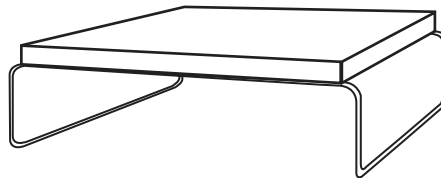

The range includes:

• *Rousseau* - Two drawer, cube bedside table on black steel legs.
w-42cm d-40cm h-68cm
£295

• *Jules* - Three drawer version on chrome ball feet.
w-42cm d-40cm h-58cm
£350

• *Clement* - Four drawer chest on grey square steel legs.
w-90cm d-48cm h-120cm
£695

• *Tamara* - Console table (with or without drawers) can be custom made-to-measure.
w-140cm d-30cm h-100cm. Leg width-11cm
£595

• *Leleu* - Square, low coffee table on curved grey steel frame.
w-90cm d-90cm h-30cm
£295

• *Cassandre* - Three drawer chest on grey square steel legs.
w-90cm d-48cm h-80cm
£595

• *Boucheron* - Console table without drawers and narrower leg width.
w-120cm d-36cm h-90cm. Leg width-7cm
£495

• *Chaumet* - Oblong coffee table on grey square steel legs.
w-97cm d-60cm h-27cm
£250

• *Emile* - Square side table with mirrored square legs.
w-55cm d-55cm h-45cm **£175**

All drawers come with a choice of cubed chrome or round, clear glass handles. All prices are exclusive of delivery