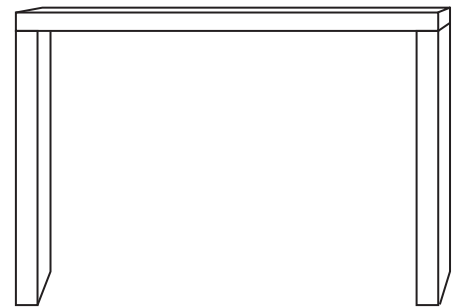

The range includes:

• *Rousseau* - Two drawer, cube bedside table on black steel legs.
w-42cm d-40cm h-68cm
£295

• *Jules* - Three drawer version on chrome ball feet.
w-42cm d-40cm h-58cm
£350

• *Clement* - Four drawer chest on grey square steel legs.
w-90cm d-48cm h-120cm
£695

• *Tamara* - Console table (with or without drawers) can be custom made-to-measure.
w-140cm d-30cm h-100cm. Leg width-11cm
£595

• *Leleu* - Square, low coffee table on curved grey steel frame.
w-90cm d-90cm h-30cm
£295

• *Cassandre* - Three drawer chest on grey square steel legs.
w-90cm d-48cm h-80cm
£595

• *Boucheron* - Console table without drawers and narrower leg width.
w-120cm d-36cm h-90cm. Leg width-7cm
£495

• *Chaumet* - Oblong coffee table on grey square steel legs.
w-97cm d-60cm h-27cm
£250

• *Emile* - Square side table with mirrored square legs.
w-55cm d-55cm h-45cm **£175**

All drawers come with a choice of cubed chrome or round, clear glass handles. All prices are exclusive of delivery